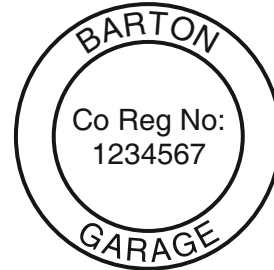

EMBOSSING PRODUCTS

Company Seals

This is a medium duty desk embosser suitable for embossing paper up to 120gsm with standard seal designs up to 35mm diameter.

It can accommodate up to 30 characters and spaces around the circumference.

Standard lettering only.

Complete
£96.79

Crests and company logos can be produced from your own black & white artwork. The die may require hand finishing.
PRICE ON APPLICATION

Easiway

The Easiway is a medium duty embossing press capable of embossing paper up to 120gsm.

Text: up to a maximum of 5 lines with up to 21 characters and spaces per line.

Maximum print area 57x22mm. The Easiway stands approx 15cm high.

Complete
£98.02

BARTON GARAGE
MANCHESTER ROAD
WORSLEY
LANCASHIRE
TEL: WORS 4499